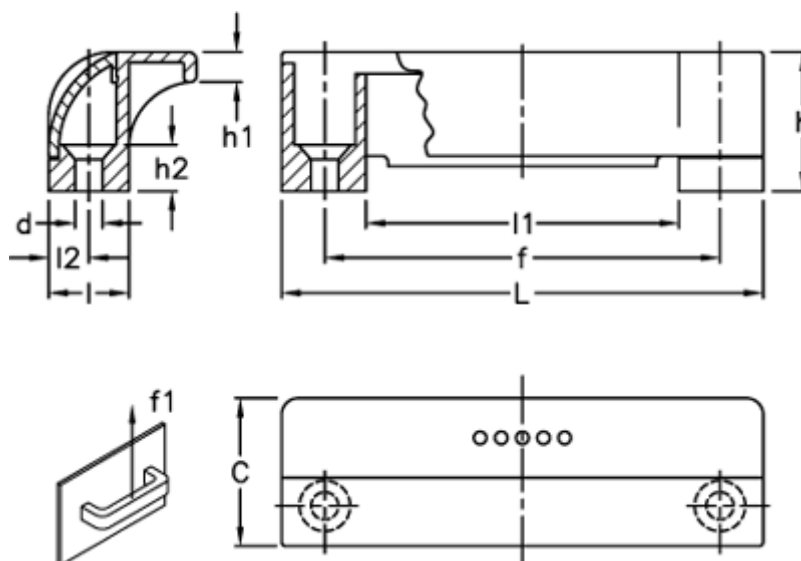

Article number: 23052651512
Description: E+G Guard safety handle
ESP.110-SH-C2

Measures

C	= 35	L	= 114
d	= 6.5	l1	= 74
f	= 93,5 +/-0,5	l2	= 9.5
F1 (N)	= 1050		
h	= 33		
h1	= 7		
h2	= 11		
l	= 19		